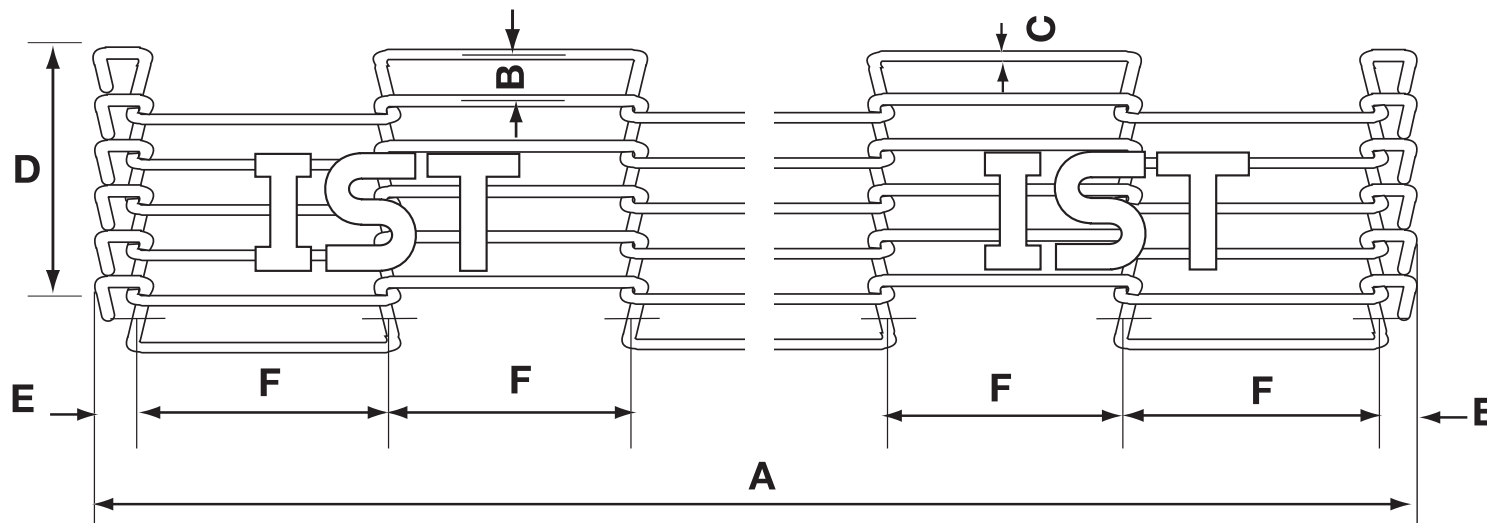

		MM		MM
WIDTH (TOTAL) :	A		BELT LENGTH :	D
PITCH :	B		SINGLE LOOP SPACE WIDTH : E	
WIRE DIAMETER :	C		SPACE WIDTH :	F
MATERIAL			NO. OF SPACE CROSS BELT	
MAKE OF MACHINE :			MACHINE TYPE :	

PITCH MEASURING

BELT NO. :