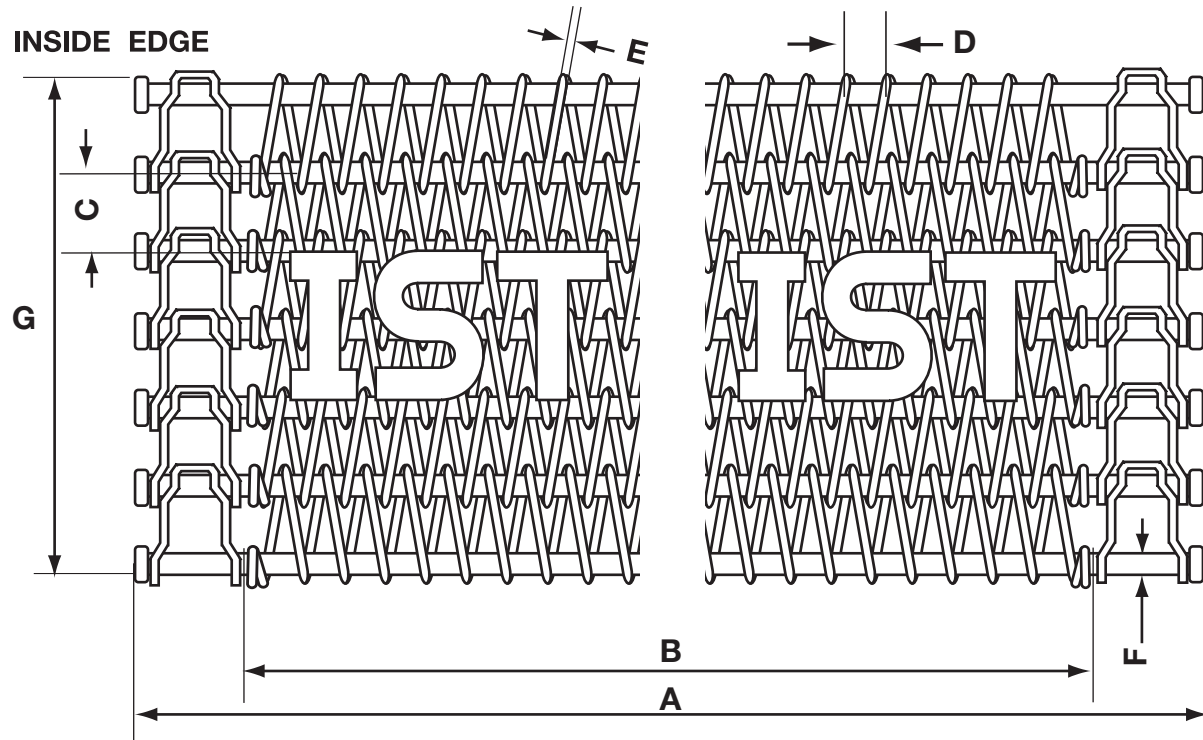

IST Technology Co., Ltd.

48 Soi Bangna-Trad 38, Bangna-Trad Road, Bangna, Bangkok 10260 THAILAND

Tel : 02-398-5894, 02-746-7704 Fax : 02-398-9422 E-mail : sales@istc.co.th, Website : www.istc.co.th

Spiral Curved Belt Specification Sheet

		MM		MM	
OVERALL BELT WIDTH :	A		COIL WIRE DIAMETER :	E	MATERIAL :
EFFECTIVE BELT WIDTH :	B		ROD DIAMETER :	F	MAKE OF MACHINE :
PITCH :	C		BELT LENGTH :	G	MACHINE TYPE :
COIL WIRE PITCH :	D				

MESH OVERLAY TYPE