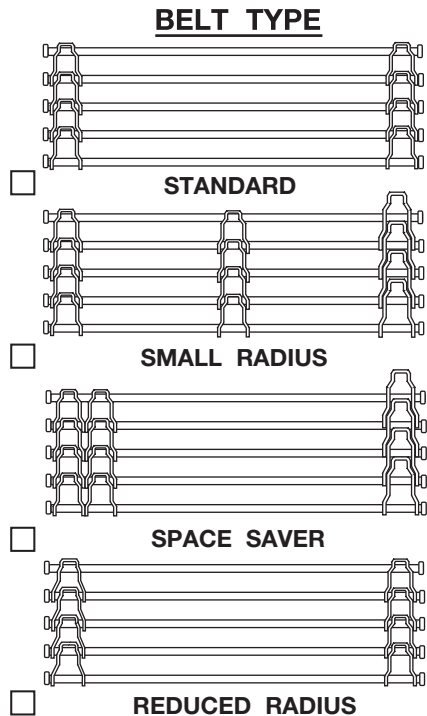

IST Technology Co., Ltd.

48 Soi Bangna-Trad 38, Bangna-Trad Road, Bangna, Bangkok 10260 THAILAND

Tel : 02-398-5894, 02-746-7704 Fax : 02-398-9422 E-mail : sales@istc.co.th, Website : www.istc.co.th

Spiral Curved Belt Specification Sheet

		MM		MM	
OVERALL BELT WIDTH :	A		COIL WIRE DIAMETER :	E	MATERIAL :
EFFECTIVE BELT WIDTH :	B		ROD DIAMETER :	F	MAKE OF MACHINE :
PITCH :	C		BELT LENGTH :	G	MACHINE TYPE :
COIL WIRE PITCH :	D				

MESH OVERLAY TYPE