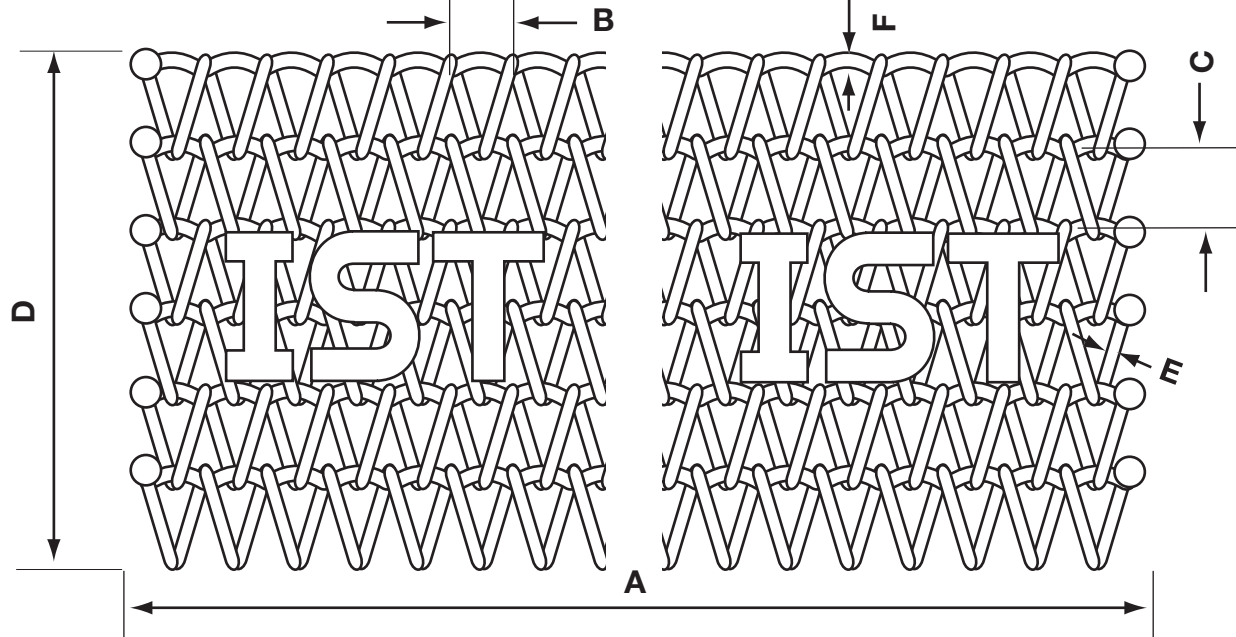

## Balanced Spiral Weave Belt (BSW) Specification Sheet

		MM		MM
WIDTH (TOTAL) :	A		BELT LENGTH :	D
COIL WIRE PITCH :	B		COIL WIRE DIAMETER :	E
CRIMPED WIRE PITCH :	C		CRIMPED WIRE DIAMETER :	F
BELT NO. :			MATERIAL :	
MAKE OF MACHINE :			MACHINE TYPE :	

### PITCH MEASURING

### COIL WIRE PITCH

### CRIMPED WIRE PITCH