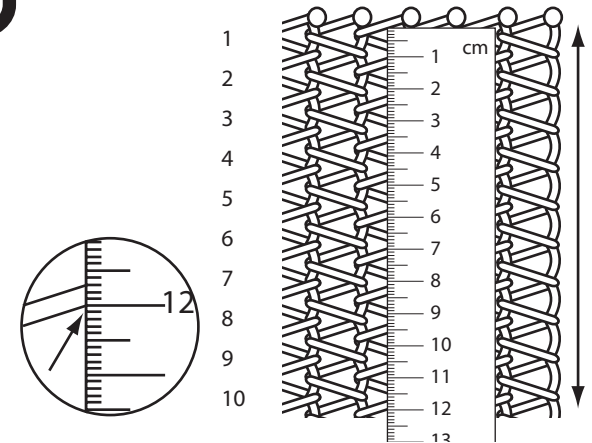

## Balanced Spiral Weave Belt (BSW) Specification Sheet

		MM		MM
WIDTH (TOTAL) :	A		BELT LENGTH :	D
COIL WIRE PITCH :	B		COIL WIRE DIAMETER :	E
CRIMPED WIRE PITCH :	C		CRIMPED WIRE DIAMETER :	F
BELT NO. :			MATERIAL :	
MAKE OF MACHINE :			MACHINE TYPE :	

### PITCH MEASURING

### COIL WIRE PITCH

### CRIMPED WIRE PITCH