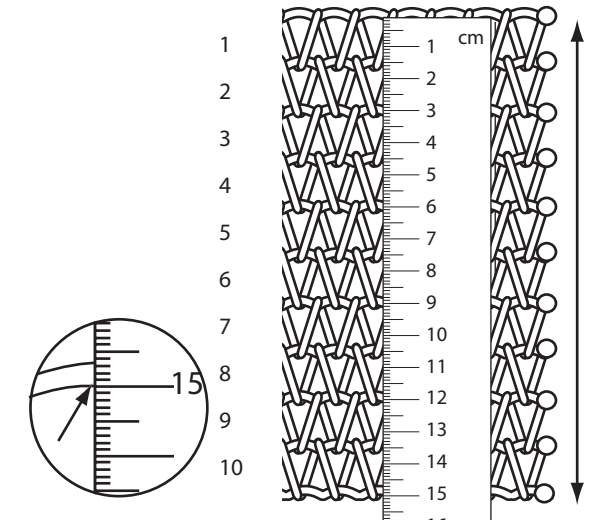

COIL WIRE PITCH